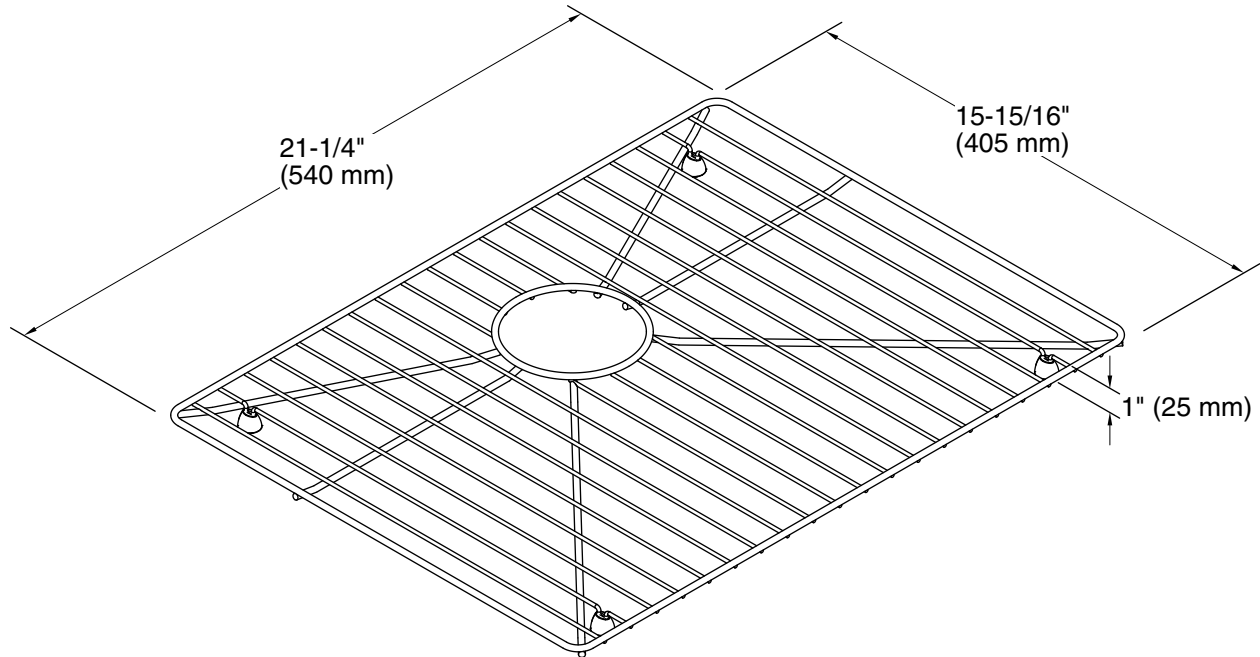

Technical Information

All product dimensions are nominal.

Material: Metal